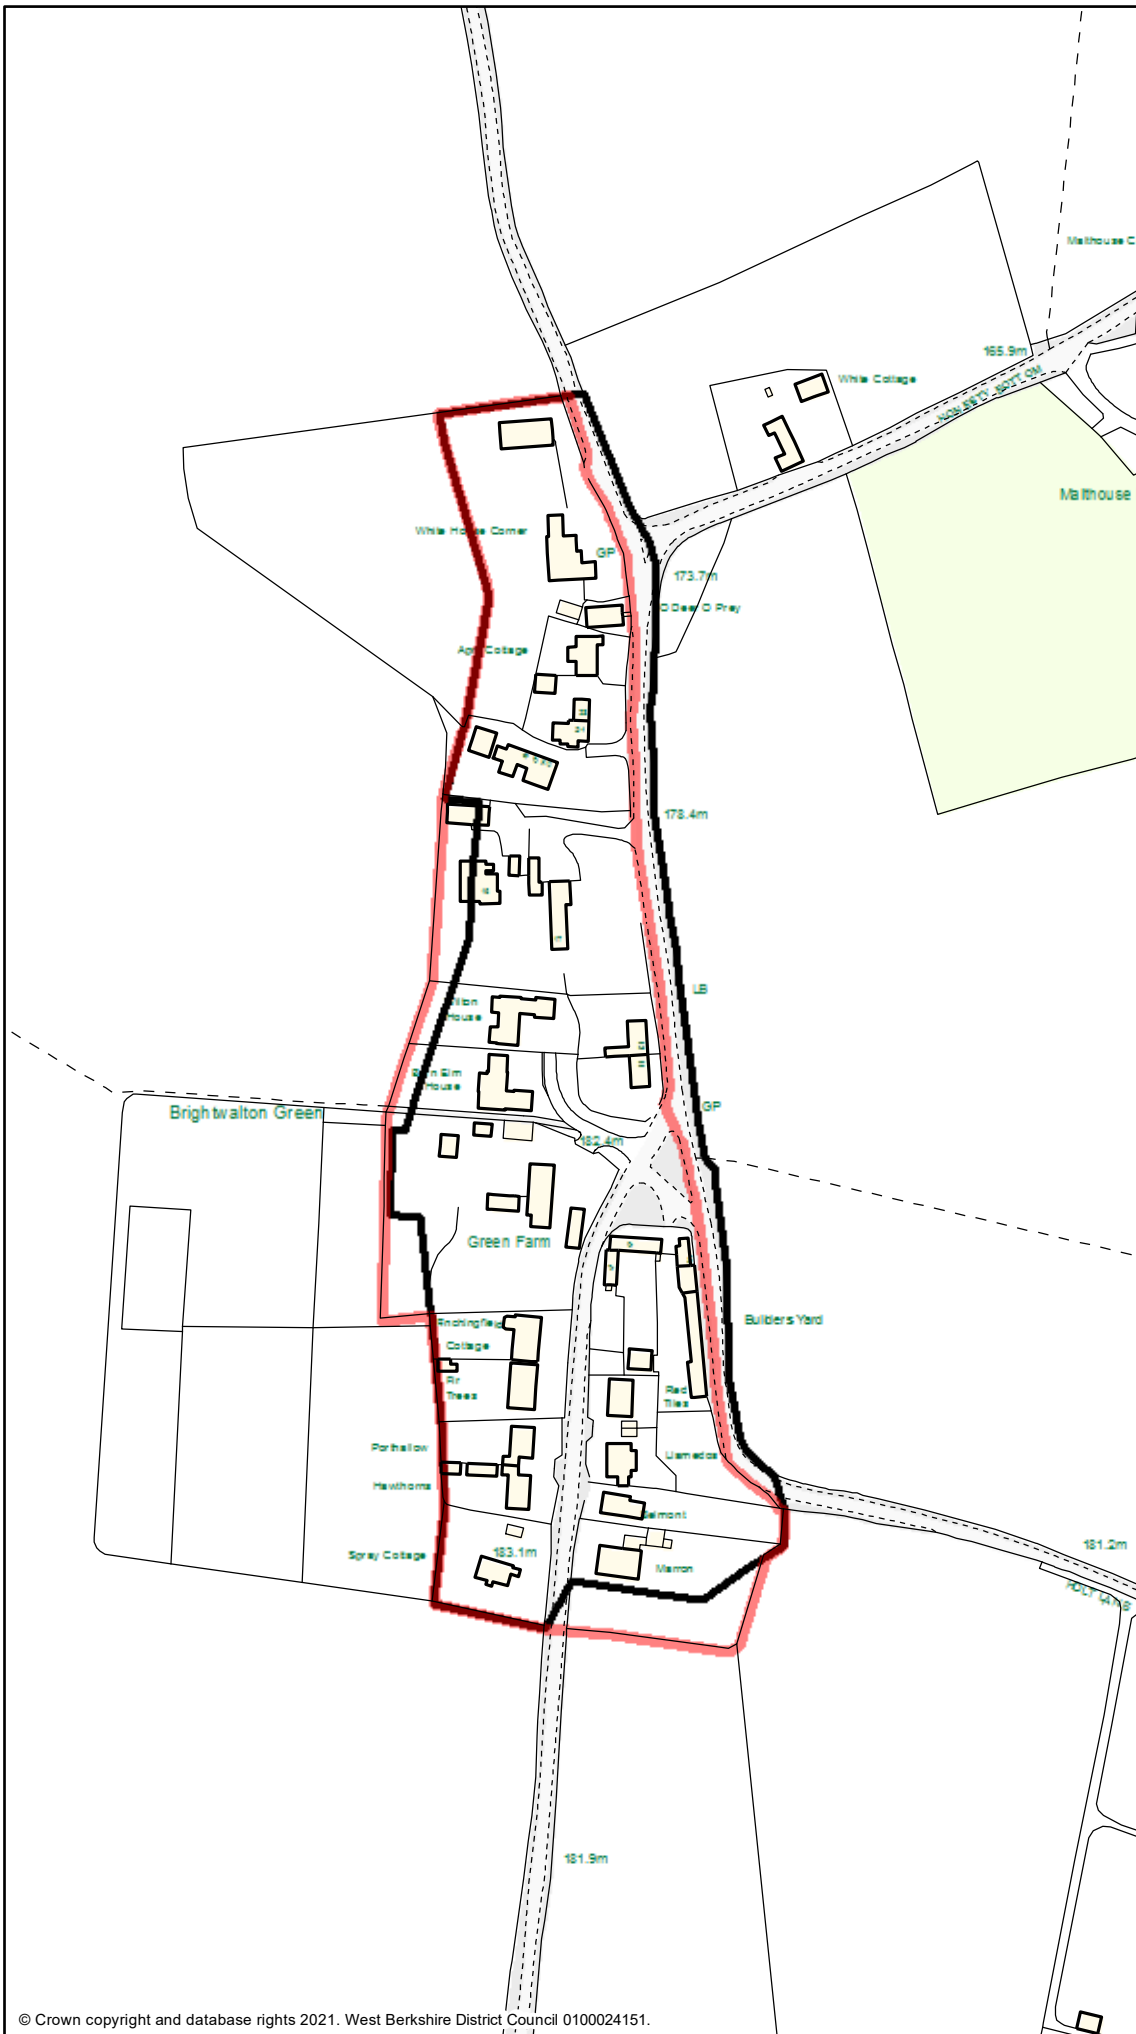

# Settlement Boundary Review - Brightwalton Green

## Legend

**Emerging Draft  
West Berkshire Local  
Plan Review to 2037**

**Consultation with  
town/parish councils  
and  
neighbourhood planning  
groups - March 2021**

-  Proposed new settlement boundary
-  Existing settlement boundary