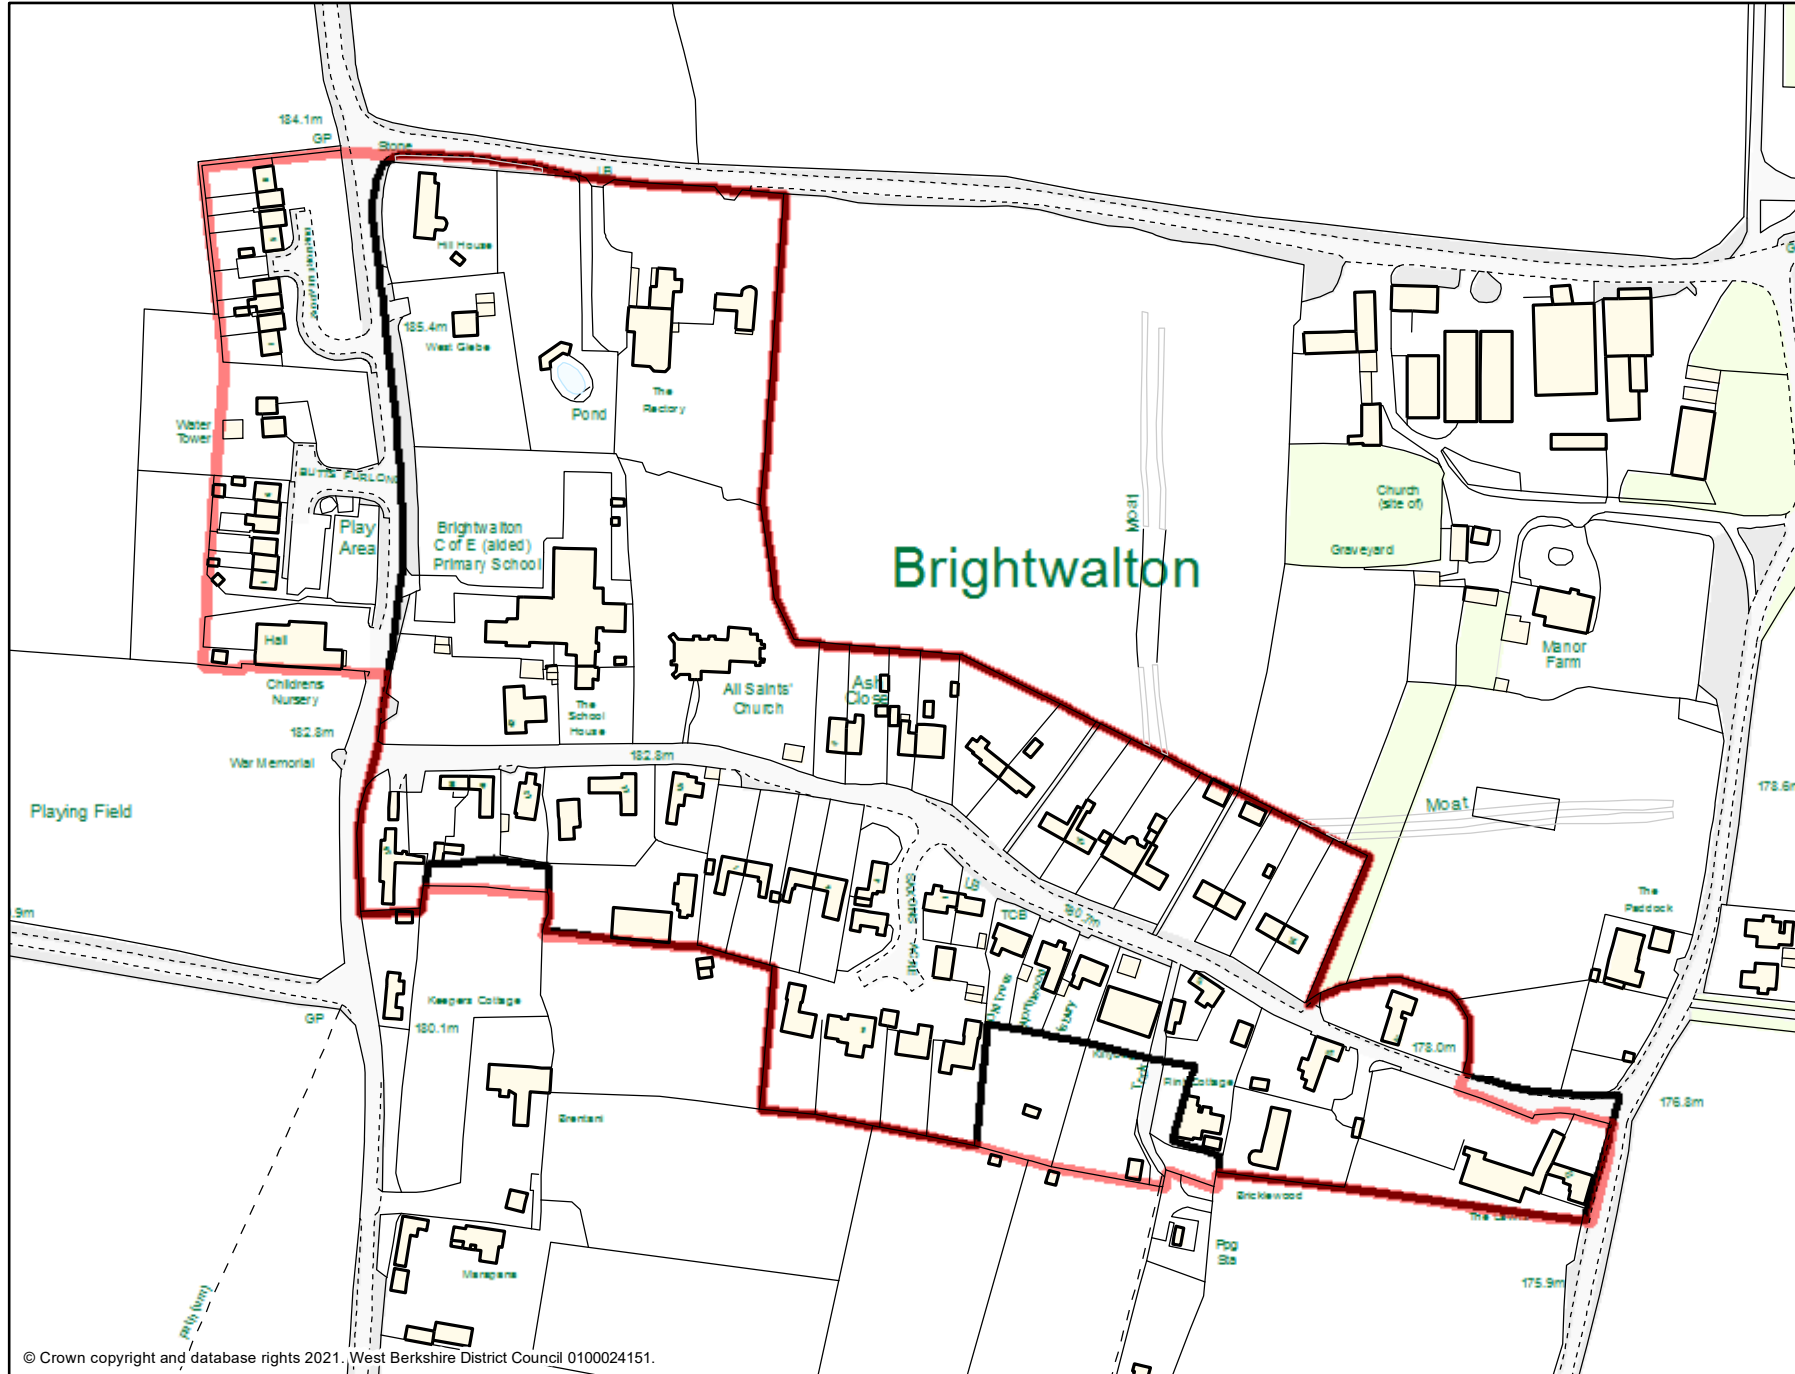

# Settlement Boundary Review - Brightwalton

**Legend**

**Emerging Draft  
West Berkshire Local  
Plan Review to 2037**

**Consultation with  
town/parish councils  
and  
neighbourhood planning  
groups - March 2021**

 Proposed new settlement boundary

 Existing settlement boundary

© Crown copyright and database rights 2021. West Berkshire District Council 0100024151.

March 2021

1:2500